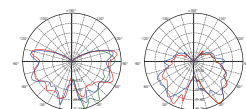

APPLICATIONS

- Desk lamp, Crystal chandelier, Bedrooms, Restaurants, Domestic & Hotels.