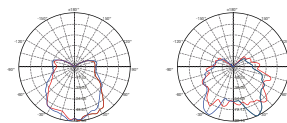

APPLICATIONS

- Desk lamp, Bedrooms, Restaurants, Domestic & Hotels.