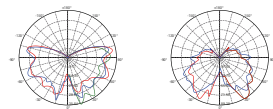

APPLICATIONS

- Desk lamp, Crystal chandelier, Bedrooms, Restaurants, Domestic & Hotels.