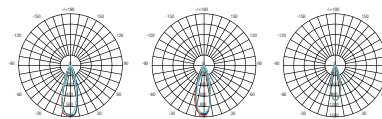

APPLICATIONS

Walkways, Hospital, Shops & Domestic.