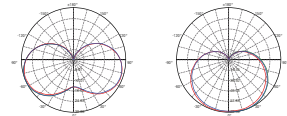

APPLICATIONS

- Desk lamp, Bedrooms, Restaurants, Domestic & Hotels.