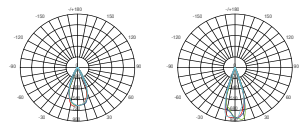

PART NO.	WATTAGE	REPLACEMENT WATTAGE	LUMENS	CCT (K)	CRI (Ra)	POWER FACTOR	BASE	MAX DIMENSIONS (mm)	
								Diameter	Length
DOM001	3.6W	35	250	3000	80	>0.5	GU10	50	54
DOM002	3.6W	35	255	4000	80	>0.5	GU10	50	54
DOM003	3.6W	35	260	6500	80	>0.5	GU10	50	54
DOM004	5W	50	350	3000	80	>0.5	GU10	50	54
DOM005	5W	50	370	4000	80	>0.5	GU10	50	54
DOM006	5W	50	370	6500	80	>0.5	GU10	50	54
DOM007	5.8W	60	425	3000	80	>0.5	GU10	50	54
DOM008	5.8W	60	430	4000	80	>0.5	GU10	50	54
DOM009	5.8W	60	440	6500	80	>0.5	GU10	50	54

ADVANTAGES

- Professional lens design, perfect quality of light.
- Reliable IC solutions
- S-shaped base, IEC standard size.

APPLICATIONS

- Market, Walkways, Hospital, Shops & Domestic.

PART NO.	WATTAGE	REPLACEMENT WATTAGE	LUMENS	CCT (K)	CRI (Ra)	POWER FACTOR	BASE	MAX DIMENSIONS (mm)	
								Diameter	Length
DOM010	3.6W	35	250	3000	80	>0.4	GU10	50	54
DOM011	3.6W	35	255	4000	80	>0.4	GU10	50	54
DOM012	3.6W	35	255	6500	80	>0.4	GU10	50	54
DOM013	4.4W	50	345	3000	80	>0.4	GU10	50	54
DOM014	4.4W	50	360	4000	80	>0.4	GU10	50	54
DOM015	4.4W	50	360	6500	80	>0.4	GU10	50	54