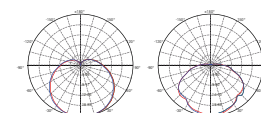

APPLICATIONS

- Refrigerator, Mirror lamp.