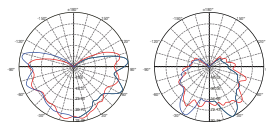

APPLICATIONS

- Chandelier, Bedrooms, Restaurants, Domestic & Hotels.