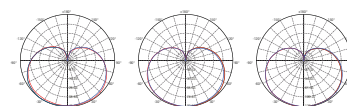

APPLICATIONS

- General illumination, Indoor illumination.