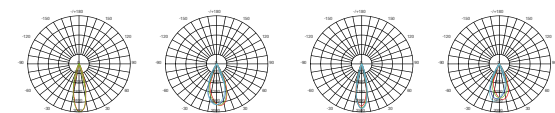

BENEFITS

- Professional accent lighting, perfect light quality.

ADVANTAGES

- Reliable solution, special LED chip package to improve heat dissipation.

APPLICATIONS

- Directional Light Source, Galleries, Museums, Exhibition Rooms & Retail.