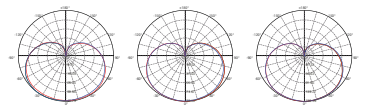

BENEFITS

- Even light distribution.
- Extra long lifetime, reduces the hassle of frequent replacements.

ADVANTAGES

- Wider beam angle in an ideal lamp shape.

APPLICATIONS

- General illumination, Indoor illumination.