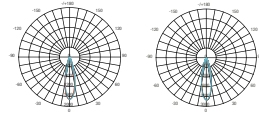

APPLICATIONS

- Shop, Hotel, Showcase, Museum & Exhibition halls.