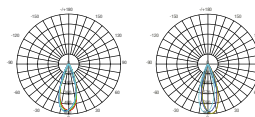

APPLICATIONS

Walkways, Hospital, Shops & Domestic.