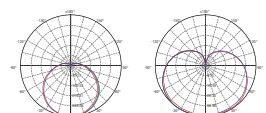

APPLICATIONS

- General outdoor illumination.